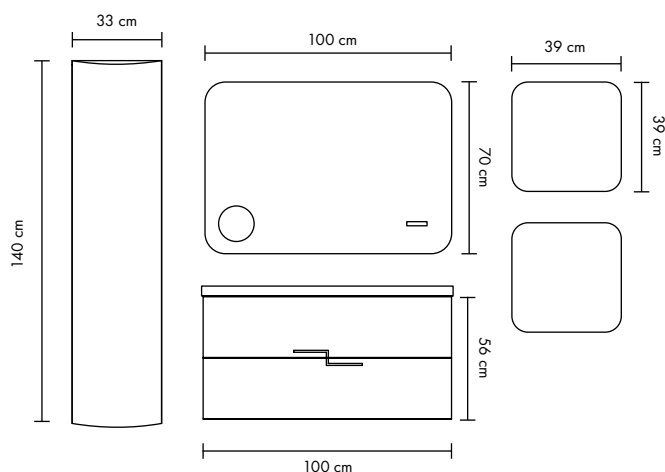

GEOS

COMP01

p.120-121

Mască / Base / Base Cabinet: **2101/F01** (x 1)

Lavoar / Lavabo / Washbasin: **2151** (x 1)

Oglindă / Specchiera / Mirror: **SPR206** (x 1)

Coloană / Colonna / Column: **2213/F01** (x 1)

Dulăpioare / Pensili / Cabinets: **2212/F01** (x 2)