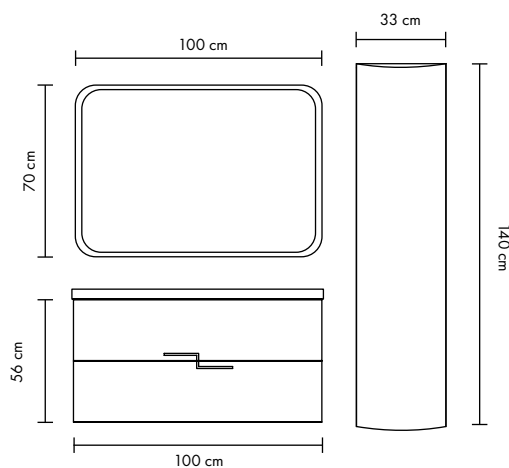

COMP06

Mască / Base / Base Cabinet: **2101/F02 (x 1)**

Lavoar / Lavabo / Washbasin: **2151 (x 1)**

Oglindă / Specchiera / Mirror: **SPR203 (x 1)**

Coloană / Colonna / Column: **2213/F02 (x 1)**

p.130-131

GEOS	[RO] DESCRIERE [IT] DESCRIZIONE [EN] DESCRIPTION	ART.						
		<i>F00 Bianco</i>	<i>F01 Crema</i>	<i>F02 Cappuccino</i>	<i>F03 Grigio Scuro</i>	<i>F40 Rovere Oro</i>	<i>F41 Legno Nordico</i>	-
  80 x 56 x 46 cm 32 kg 0.225 m³	Bază mobilier.	2100/F00	2100/F01	2100/F02	2100/F03	2100/F40	2100/F41	
	Base portalavabo.	5945846099229	5945846099342	5945846099359	5945846108839	5945846099380	5945846099410	
	Base furniture.							
  100 x 56 x 46 cm 35 kg 0.281 m³	Bază mobilier.	2101/F00	2101/F01	2101/F02	2101/F03	2101/F40	2101/F41	
	Base portalavabo.	5945846099434	5945846099465	5945846099496	5945846099502	5945846099519	5945846099526	
	Base furniture.							
		<i>Bianco Lucido</i>	<i>Bianco Opaco</i>	<i>Grigio Opaco</i>	<i>Nero Opaco</i>			
  81 x 15 x 47 cm 13 kg 0.057 m³	Lavoar din compozit.	2150	2150/AM	2150/GM	2150/NM			
	Lavabo in resina.	5945846099847	5945846121944	5945846121951	5945846121968			
	Resin washbasin.							
  101 x 56 x 47 cm 13 kg 0.057 m³	Lavoar din compozit.	2151	2151/AM	2151/GM	2151/NM			
	Lavabo in resina.	5945846099892	5945846121975	5945846121982	5945846121999			
	Resin washbasin.