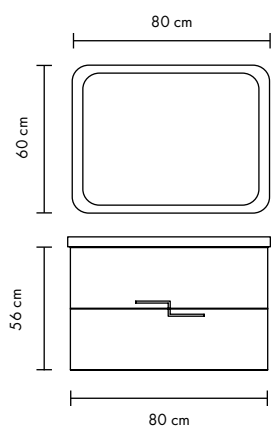

COMP02

p.122-123

Mască / Base / Base Cabinet: **2100/F40** (x 1)

Lavoar / Lavabo / Washbasin: **2150/NM** (x 1)

Oglindă / Specchiera / Mirror: **SPR101** (x 1)