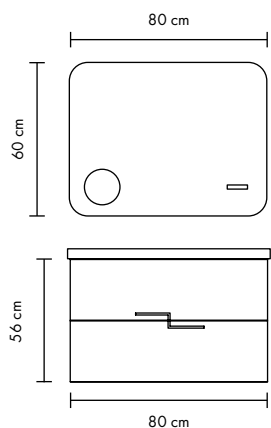

COMP04

p.126-127

Mască / Base / Base Cabinet: **2100/F00** (x 1)

Lavoar / Lavabo / Washbasin: **2150** (x 1)

Oglindă / Specchiera / Mirror: **SPR101** (x 1)