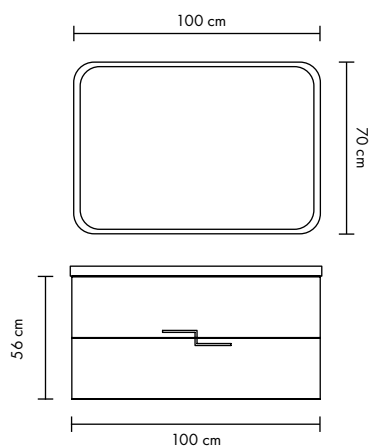

COMP03

p.124-125

Mască / Base / Base Cabinet: **2101/F41** (x 1)

Lavoar / Lavabo / Washbasin: **2151/GM** (x 1)

Oglindă / Specchiera / Mirror: **SPR203** (x 1)