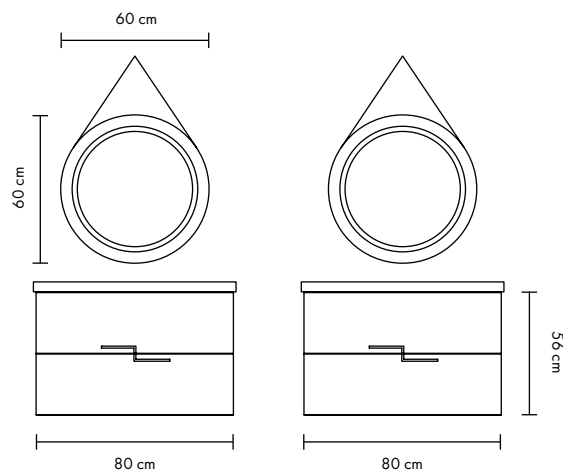

COMP05

Mască / Base / Base Cabinet: **2100/F03 (x 2)**

Lavoar / Lavabo / Washbasin: **2150/AM (x 2)**

Oglindă / Specchiera / Mirror: **SPR205 (x 2)**

p.128-129