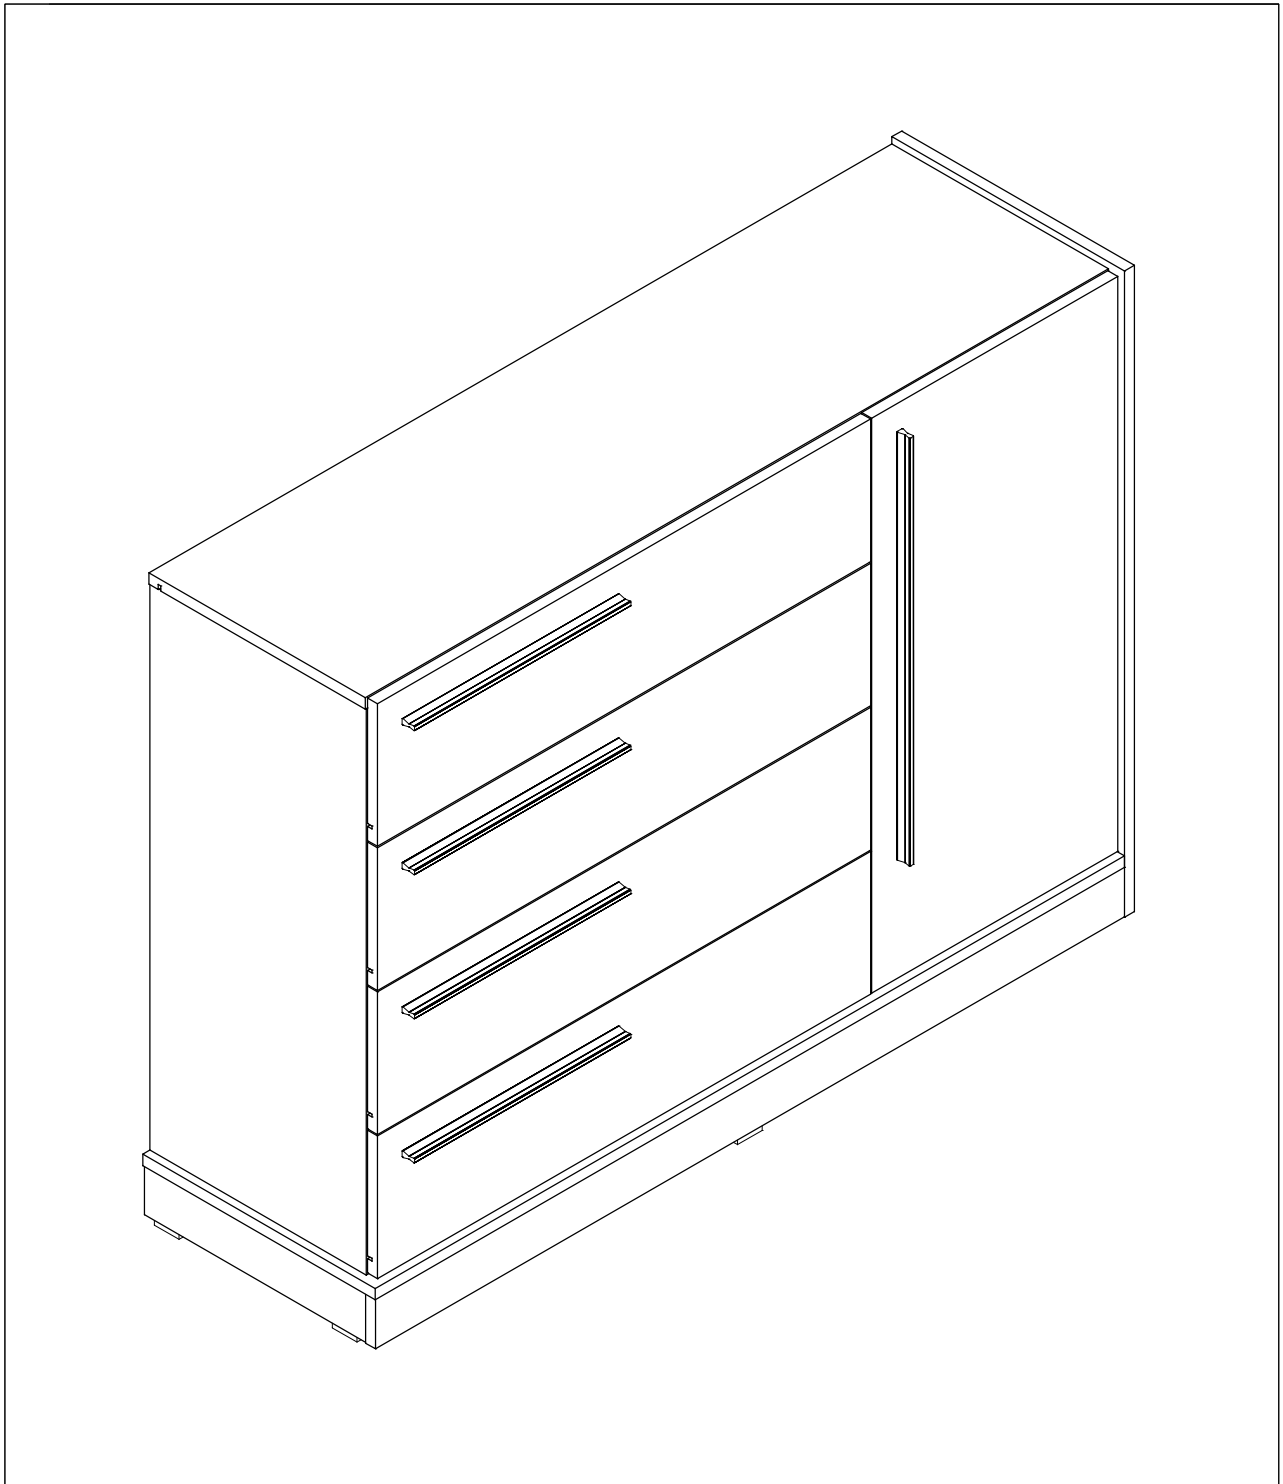

Assembly instructions  
Instrucțiuni de montaj

PRODUCT : Chest of drawers – Bedroom DANTE  
PRODUS : Comoda – Dormitor DANTE

**ENG**

Dear customer,

- As a furniture producer we would like to inform you that a wall fixing furniture can be good only if the connection between fixing material (plugs) and the wall is better. For the suspended items check the wall and use only appropriate type of dowels (brick, BCA, plasterboard, etc.) purchased from a specialty store.
- Assembler is ultimately responsible for a fixed wall. Installation and laying of electrical items will be made only by qualified personnel and authorized.
- Follow the description and specification of Charge assembly instructions – in case overload that may occur due to children playing, because people, material or due to other factors – we assume no liability as a manufacturer of furniture.
- O perfect functionality of the furniture is assured only if the settlement this adjusts the horizontal and vertical. Only after that will adjust the doors.
- All screws and removable connection elements will be checked and tightened after 5 to 6 weeks to ensure safety o final fixation.
- Do not use abrasive cleansers
- If not follow the instructions on the use, maintenance or installation, if the products or changes, if changes or used parts that do not meet original pieces, then lose any warranty or claim responsibility of the manufacturer of furniture.

## Caracteristici tehnice produs

- Materiale:
- Placi din aschii de lemn (PAL), meleminate de grosime = 16 mm
  - Placi din fibre de lemn de inalta densitate (HDF) de grosime = 3 mm
  - Front PAL
  - Cant ABS 0.5 mm
  - Picioare baza plastic
  - Balamale aruncatoare
  - Glisiere metalice
  - Manere din material plastic
  - Elemente de imbinare din lemn si metalice