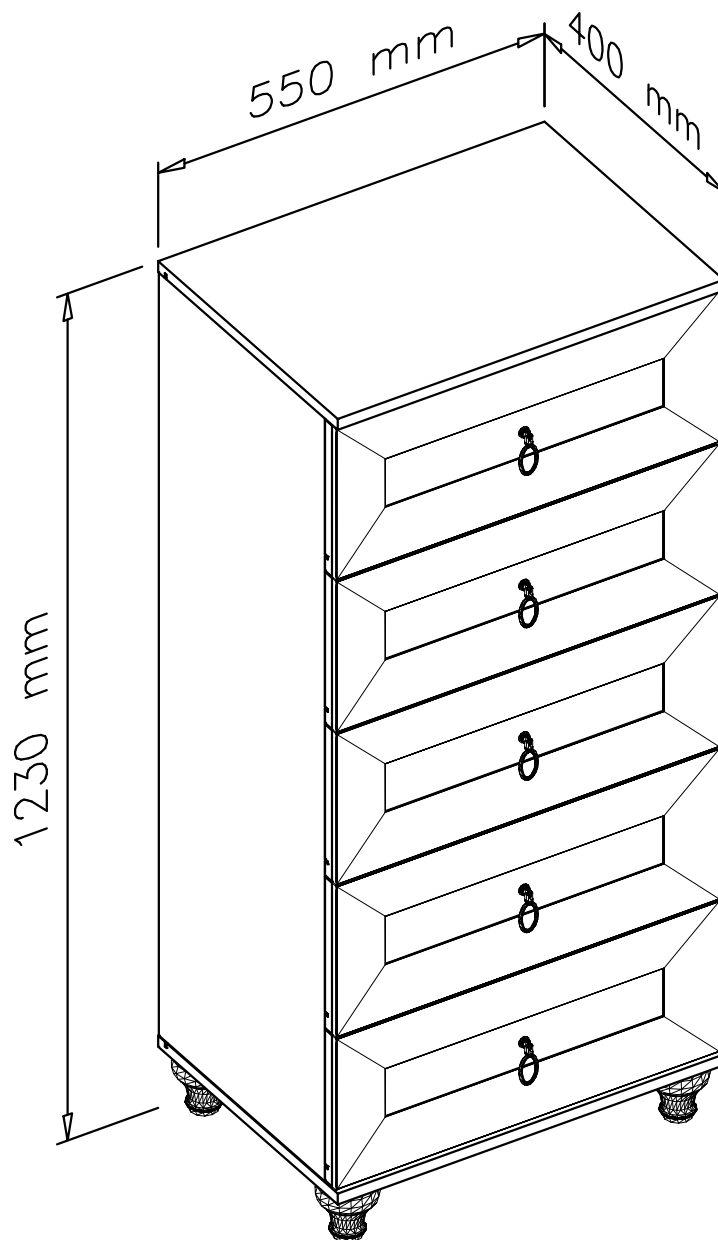

Caracteristici tehnice produs

1. Materiale:
2. Placi din aschii de lemn (PAL), meleminate de grosime = 16 mm
   - Placi din fibre de lemn de inalta densitate (HDF) de grosime = 3 mm
   - Front PAL cu profil MDF
   - Cant ABS 0.5 mm
   - Picioare din lemn
   - Glisiere metalice
   - Manere din metal
   - Elemente de imbinare din lemn si metalice