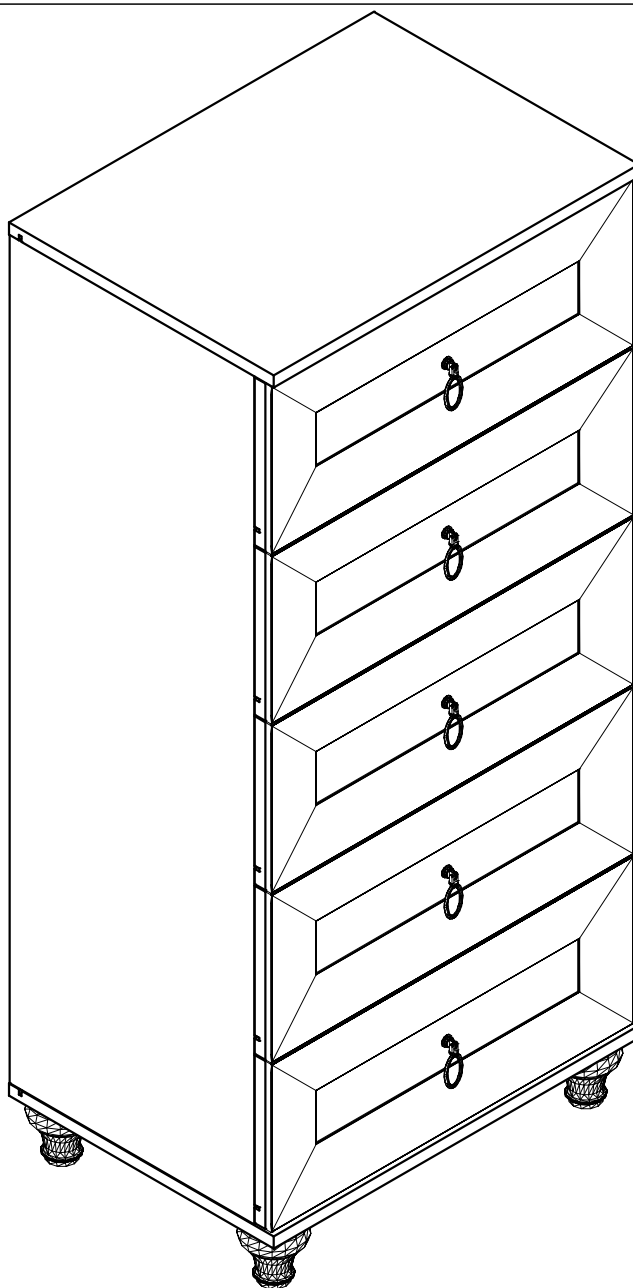

Assembly instructions

PRODUCT : Chest of drawers 5S– Bedroom HERA
PRODUS : Comoda 5S– Dormitor HERA

2 PERS.

ENG

Dear customer,

- As a furniture producer we would like to inform you that a wall fixing furniture can be good only if the connection between fixing material (plugs) and the wall is better. For the suspended items check the wall and use only appropriate type of dowels (brick, BCA, plasterboard, etc.) purchased from a specialty store.
- Assembler is ultimately responsible for a fixed wall. Installation and laying of electrical items will be made only by qualified personnel and authorized.
- Follow the description and specification of Charge assembly instructions – in case overload that may occur due to children playing, because people, material or due to other factors – we assume no liability as a manufacturer of furniture.
- O perfect functionality of the furniture is assured only if the settlement this adjusts the horizontal and vertical. Only after that will adjust the doors.
- All screws and removable connection elements will be checked and tightened after 5 to 6 weeks to ensure safety of final fixation.
- Do not use abrasive cleansers
- If not follow the instructions on the use, maintenance or installation, if the products or changes, if changes or used parts that do not meet original pieces, then lose any warranty or claim responsibility of the manufacturer of furniture.

Incarcari maxime pentru polite in Kg: Maximum weight in Kg Shelf							
Grosime PAL melaminat Thick chipboard							Sticla Glass
Lungime Length	mm	16	18	22	25	28	5 / 6/ 8
0 ≤ 400		8 kg	8 kg	8 kg	10 kg	10 kg	Lungime Length >600=5Kg.
401 ≤ 600		6 kg	6 kg	6 kg	6 kg	6 kg	
601 ≤ 800		5 kg	5 kg	5 kg	5 kg	5 kg	Lungime Length >1000=2Kg.
801 ≤ 1000		3 kg	3 kg	3 kg	3 kg	3 kg	