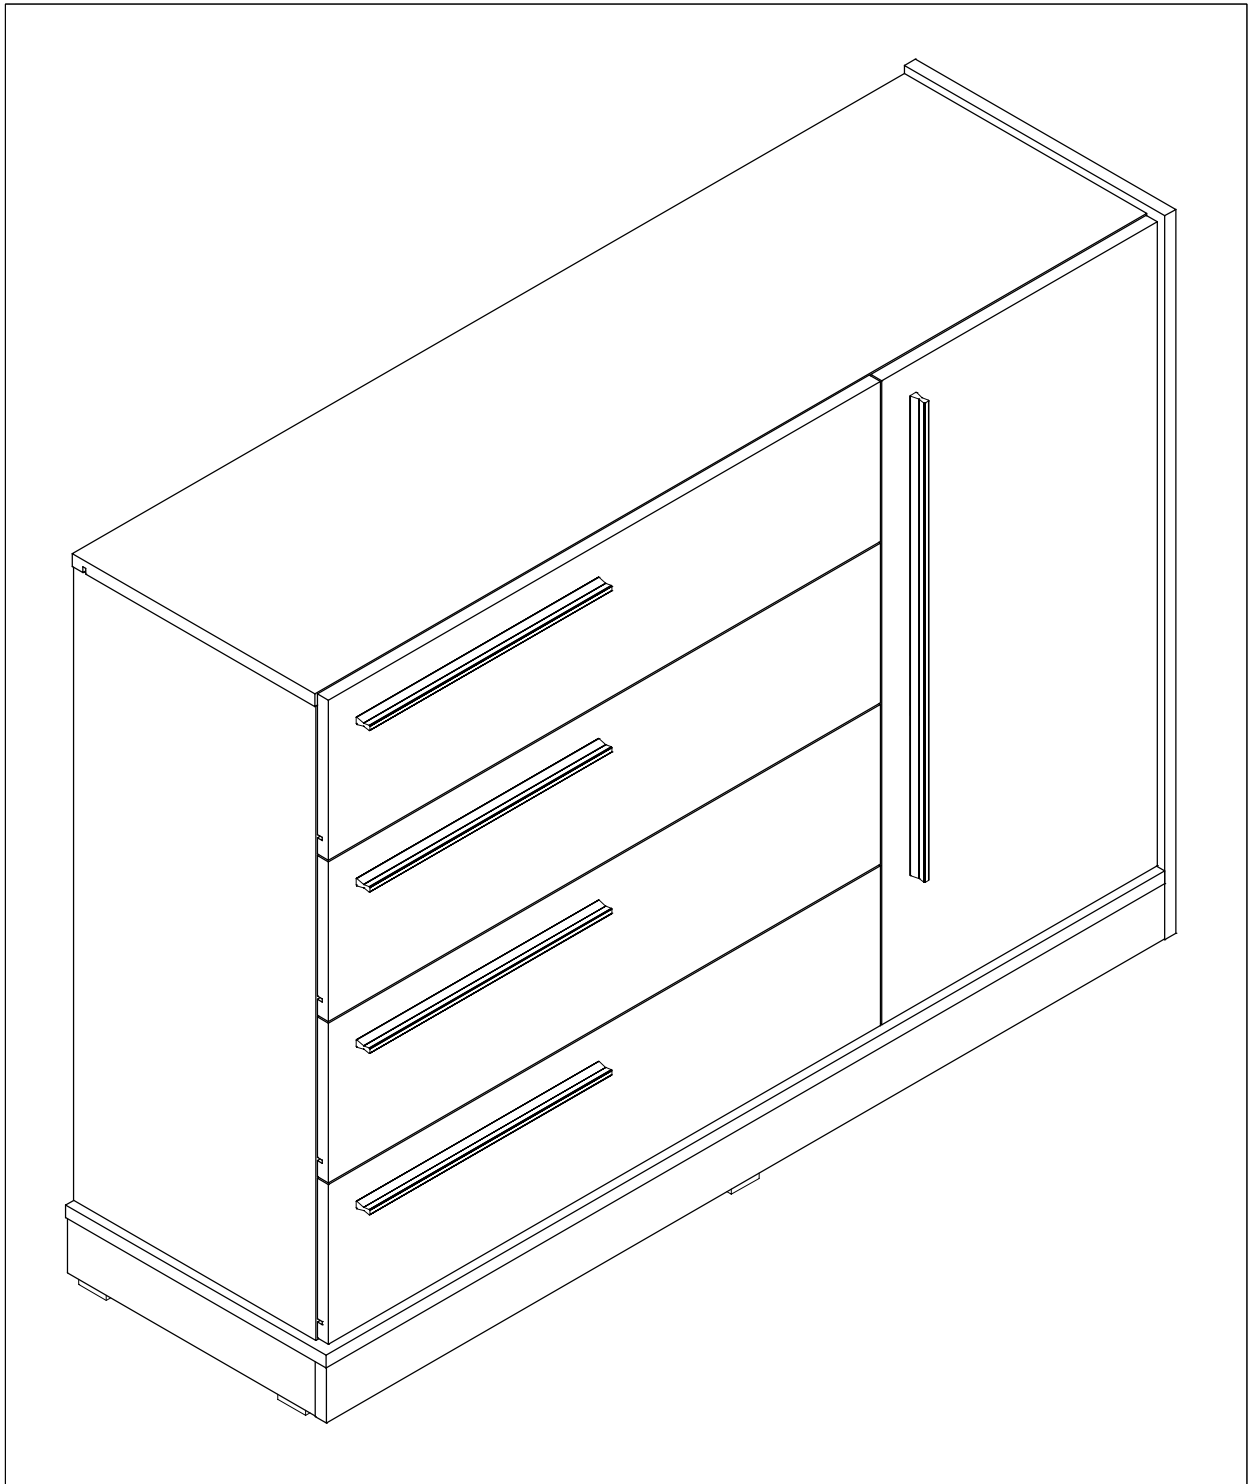

Assembly instructions
Instrucțiuni de montaj

PRODUCT : Chest of drawers – Bedroom FLORENA
PRODUS : Comoda – Dormitor FLORENA

ENG

Dear customer,

- As a furniture producer we would like to inform you that a wall fixing furniture can be good only if the connection between fixing material (plugs) and the wall is better. For the suspended items check the wall and use only appropriate type of dowels (brick, BCA, plasterboard, etc.) purchased from a specialty store.
- Assembler is ultimately responsible for a fixed wall. Installation and laying of electrical items will be made only by qualified personnel and authorized.
- Follow the description and specification of Charge assembly instructions – in case overload that may occur due to children playing, because people, material or due to other factors – we assume no liability as a manufacturer of furniture.
- O perfect functionality of the furniture is assured only if the settlement this adjusts the horizontal and vertical. Only after that will adjust the doors.
- All screws and removable connection elements will be checked and tightened after 5 to 6 weeks to ensure safety o final fixation.
- Do not use abrasive cleansers
- If not follow the instructions on the use, maintenance or installation, if the products or changes, if changes or used parts that do not meet original pieces, then lose any warranty or claim responsibility of the manufacturer of furniture.

Incarcari maxime pentru polite in Kg:							
Maximum weight in Kg Shelf							
Lungime Length	Grosime PAL melaminat Thick chipboard					Sticla Glass	
	mm	16	18	22	25	28	5 / 6/ 8
0 ≤ 400		8 kg	8 kg	8 kg	10 kg	10 kg	Lungime Length >600=5Kg.
401 ≤ 600		6 kg	6 kg	6 kg	6 kg	6 kg	
601 ≤ 800		5 kg	5 kg	5 kg	5 kg	5 kg	Lungime Length >1000=2Kg.
801 ≤ 1000		3 kg	3 kg	3 kg	3 kg	3 kg	